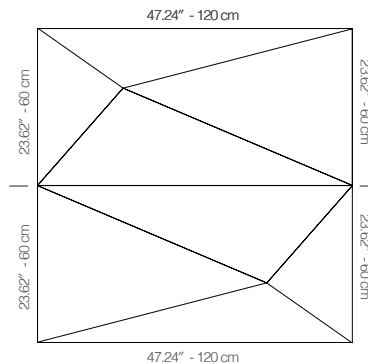

WPIRANA1AAKLA

BEIGE FABRIC

47.24" x 23.62" (120 x 60 cm) panels come in sets of two. 23.62" x 23.62" (60 x 60 cm) panels come in sets of four. The number of panels per box is the minimum suggested amount to create the design envisioned by Mikodam.

CEILING APPLICATION

DIMENSIONS

- X** : 23.62" - 60 cm
- Y** : 47.24" - 120 cm
- D** : 3.25" - 8.3
- W** : 21.2 lbs - 9.6 kg

Rail depth is not included in the measurements.
(Depth of rail: 1" - 2.5 cm)

***Can be used with baseboard upon request.*